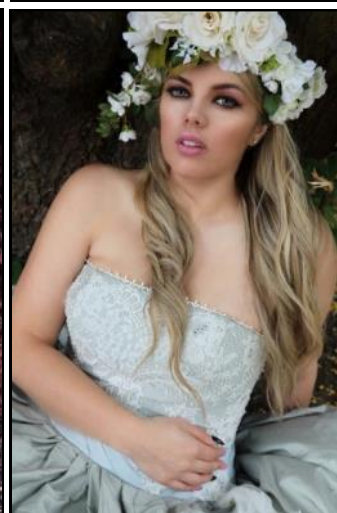

**KATIE KNOWLES**

HEIGHT: 5'8

WAIST: 36

CHEST: 46

HIPS: 45

DRESS SIZE: 14-16

SHOE: 8

HAIR COLOUR: BLONDE