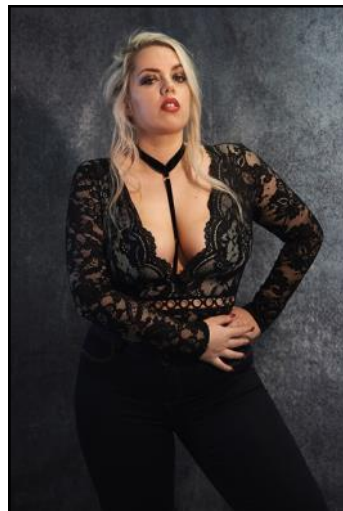

**KATIE KNOWLES**

HEIGHT: 5'8

WAIST: 36

CHEST: 46

HIPS: 45

DRESS SIZE: 14-16

SHOE: 8

HAIR COLOUR: BLONDE