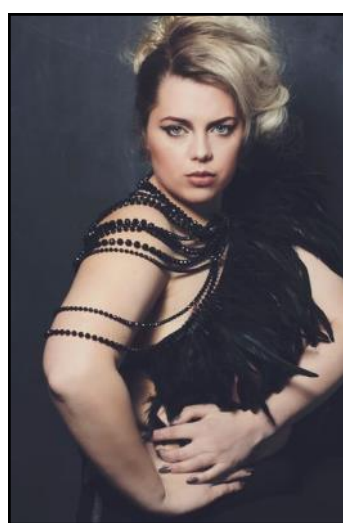

**KATIE KNOWLES**

HEIGHT: 5'8

WAIST: 36

CHEST: 46

HIPS: 45

DRESS SIZE: 14-16

SHOE: 8

HAIR COLOUR: BLONDE