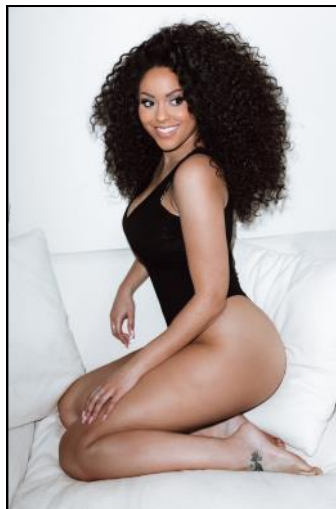

JESS BLAKE

HEIGHT: 5'9.5

WAIST: 32

CHEST: 32

HIPS: 42

DRESS SIZE: 12

SHOE: 5

HAIR COLOUR: DARK BROWN