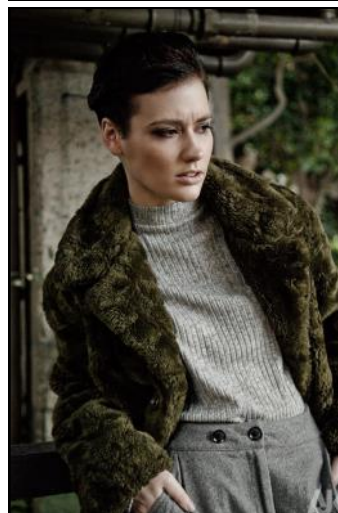

**LAURA-JANE DUNKERLEY**

**HEIGHT: 5'6**

**WAIST: 24**

**CHEST: 32**

**HIPS: 35**

**DRESS SIZE: 4-6**

**SHOE: 5**

**HAIR COLOUR: BROWN**