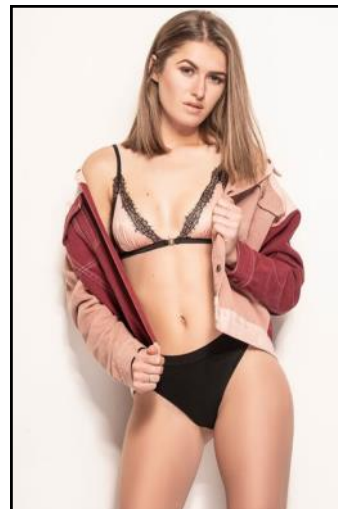

STEPH LYNCH

HEIGHT: **5'8**

WAIST: **30**

CHEST: **33**

HIPS: **33**

DRESS SIZE: **6-8**

SHOE: **6**

HAIR COLOUR: **DARK BLONDE/
DARK BROWN**