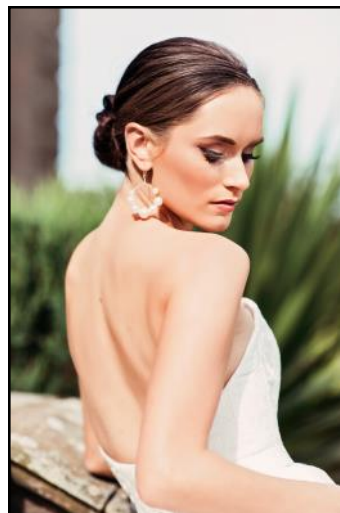

CHRISTINA MUIRHEAD

HEIGHT: **5'9.5**

WAIST: **25.5**

CHEST: **33**

HIPS: **35**

DRESS SIZE: **8**

SHOE: **5**

HAIR COLOUR: **DARK BROWN**