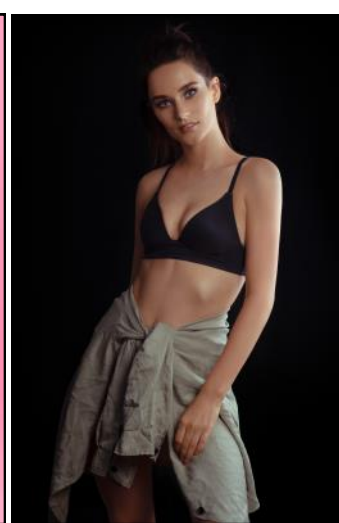

CHRISTINA MUIRHEAD

HEIGHT: **5'9.5**

WAIST: **25.5**

CHEST: **33**

HIPS: **35**

DRESS SIZE: **8**

SHOE: **5**

HAIR COLOUR: **DARK BROWN**