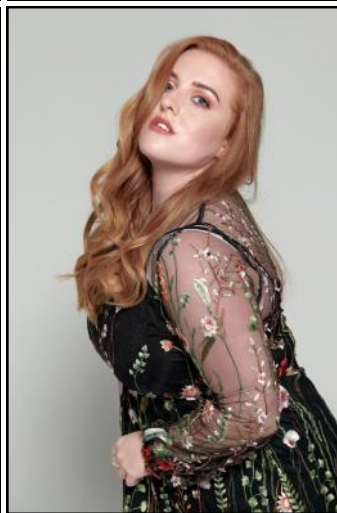

KATIE LEE

HEIGHT: **5'6**

WAIST: **35**

CHEST: **42**

HIPS: **41**

DRESS SIZE: **16-18**

SHOE: **7**

HAIR COLOUR: **GINGER / AUBURN**