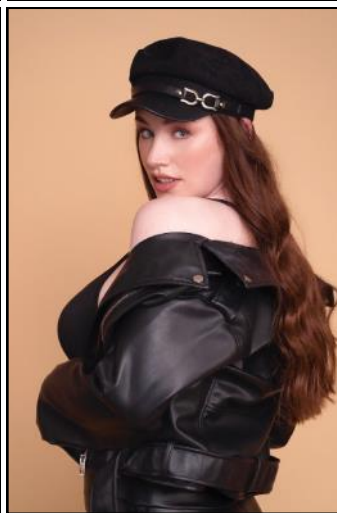

JULIETTE TAYLOR

HEIGHT: **5'6**

WAIST: **30.5**

CHEST: **34**

HIPS: **36**

DRESS SIZE: **12**

SHOE: **6**

HAIR COLOUR: **BROWN/AUBURN**