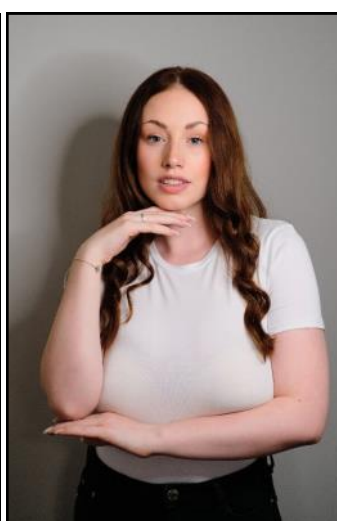

JULIETTE TAYLOR

HEIGHT: **5'6**

WAIST: **30.5**

CHEST: **34**

HIPS: **36**

DRESS SIZE: **12**

SHOE: **6**

HAIR COLOUR: **BROWN/AUBURN**