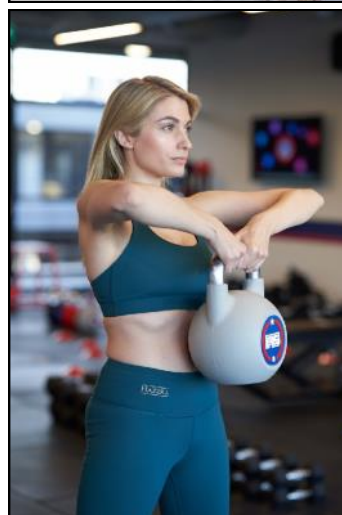

**KES NEAL**

HEIGHT: **5'7**

WAIST: **27.5**

CHEST: **37**

HIPS: **37**

DRESS SIZE: **10**

SHOE: **7.5**

HAIR COLOUR: **BLONDE**