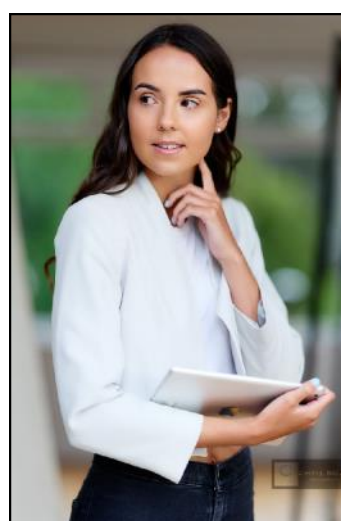

LUCY KILCOMMONS

HEIGHT: **5'9**

WAIST: **24.5**

CHEST: **30.5**

HIPS: **32.5**

DRESS SIZE: **8**

SHOE: **6**

HAIR COLOUR: **DARK BROWN**