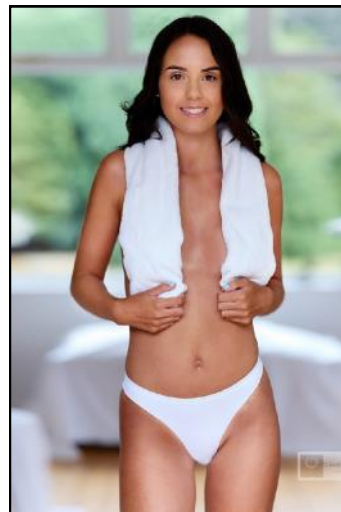

LUCY KILCOMMONS

HEIGHT: **5'9**

WAIST: **24.5**

CHEST: **30.5**

HIPS: **32.5**

DRESS SIZE: **8**

SHOE: **6**

HAIR COLOUR: **DARK BROWN**