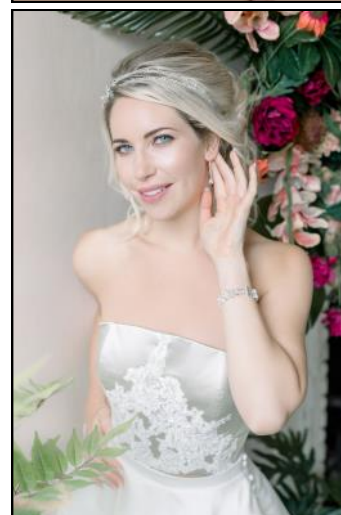

THERESA BAKER

HEIGHT: **5'11**

WAIST: **28**

CHEST: **32C**

HIPS: **42**

DRESS SIZE: **10**

SHOE: **7**

HAIR COLOUR: **BLONDE**