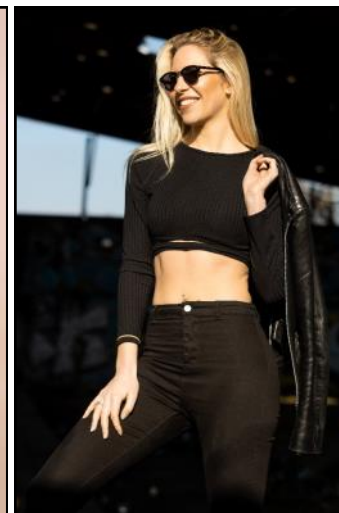

THERESA BAKER

HEIGHT: **5'11**

WAIST: **28**

CHEST: **32C**

HIPS: **42**

DRESS SIZE: **10**

SHOE: **7**

HAIR COLOUR: **BLONDE**