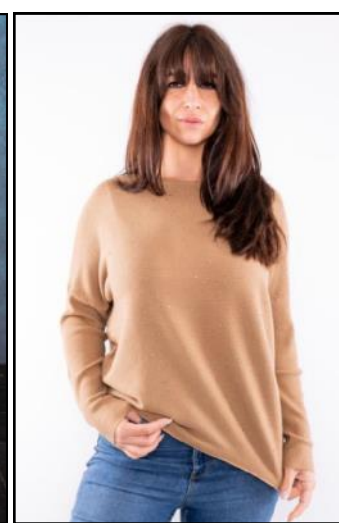

VICTORIA PIRRAGLIA

HEIGHT: **5'7**

WAIST: **36**

CHEST: **34**

HIPS: **40**

DRESS SIZE: **10-12**

SHOE: **6.5**

HAIR COLOUR: **DARK BROWN**