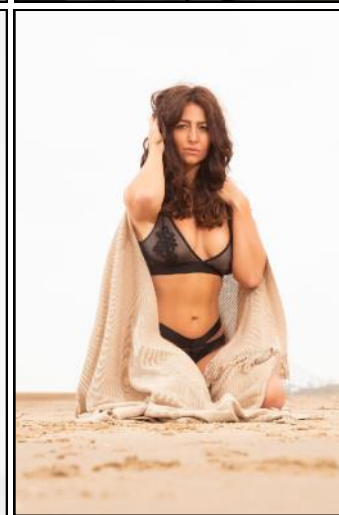

VICTORIA PIRRAGLIA

HEIGHT: **5'7**

WAIST: **36**

CHEST: **34**

HIPS: **40**

DRESS SIZE: **10-12**

SHOE: **6.5**

HAIR COLOUR: **DARK BROWN**