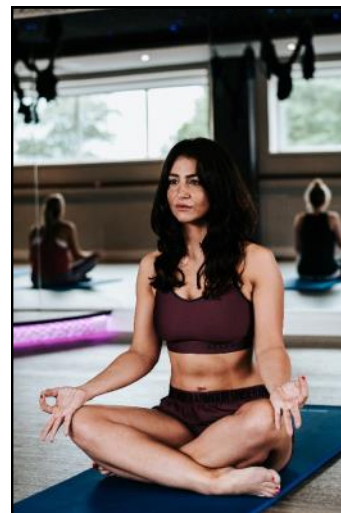

VICTORIA PIRRAGLIA

HEIGHT: **5'7**

WAIST: **36**

CHEST: **34**

HIPS: **40**

DRESS SIZE: **10-12**

SHOE: **6.5**

HAIR COLOUR: **DARK BROWN**