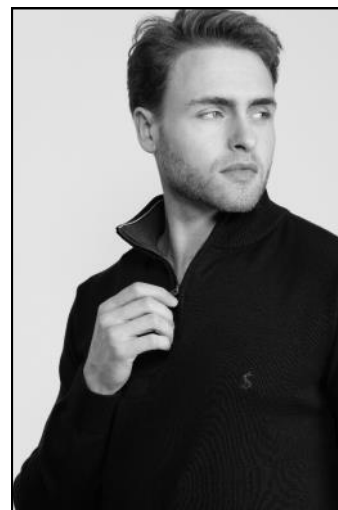

DAVID MASON

HEIGHT: **6'2**

WAIST: **32**

CHEST: **38**

INSIDE LEG: **34**

COLLAR: **14.5**

SHOE: **10**

HAIR COLOUR: **BROWN**