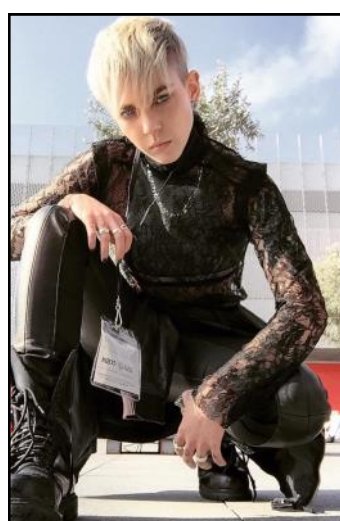

TY RIOS VERDEJO

HEIGHT: **5'6**

WAIST: **30**

CHEST: **32**

HIPS: **32**

DRESS SIZE: **8**

SHOE: **6.5**

HAIR COLOUR: **RED**