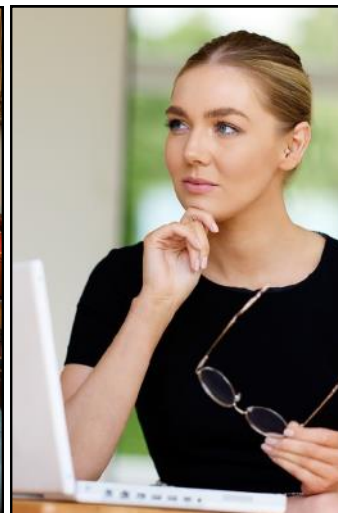

**CAITLIN MCOY**

HEIGHT: **5'8**

WAIST: **26**

CHEST: **34**

HIPS: **34**

DRESS SIZE: **8**

SHOE: **6**

HAIR COLOUR: **BLONDE**