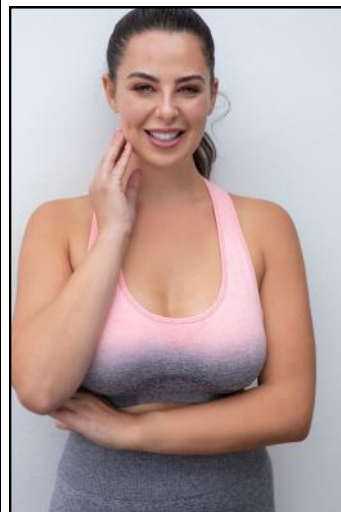

KIMBERLEY ROBERTS

HEIGHT: **5'6**

WAIST: **27**

CHEST: **34**

HIPS: **38**

DRESS SIZE: **10**

SHOE: **5**

HAIR COLOUR: **BROWN**