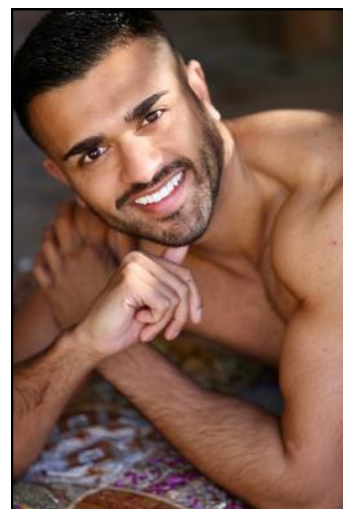

RICKESH PATEL

HEIGHT: **6'0**

WAIST: **30**

CHEST: **38**

INSIDE LEG: **31**

COLLAR: **15.5**

SHOE: **9**

HAIR COLOUR: **BLACK**