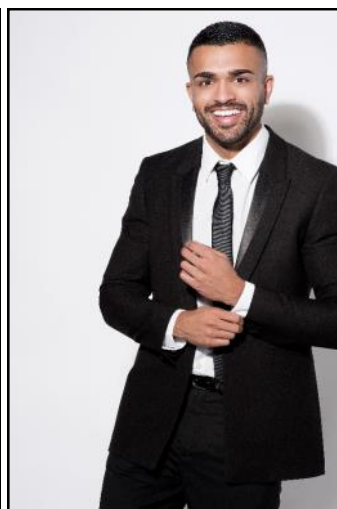

RICKESH PATEL

HEIGHT: **6'0**

WAIST: **30**

CHEST: **38**

INSIDE LEG: **31**

COLLAR: **15.5**

SHOE: **9**

HAIR COLOUR: **BLACK**