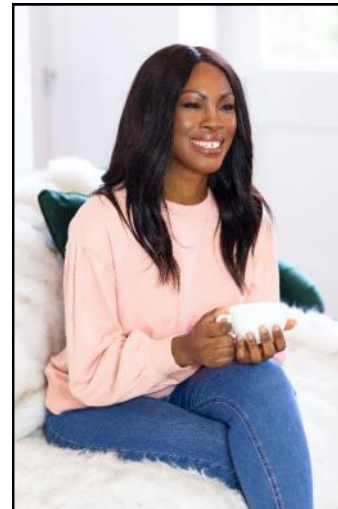

SHARON ROBERTS

HEIGHT: **5'9**

WAIST: **28**

CHEST: **34**

HIPS: **39**

DRESS SIZE: **10**

SHOE: **7**

HAIR COLOUR: **DARK BROWN**