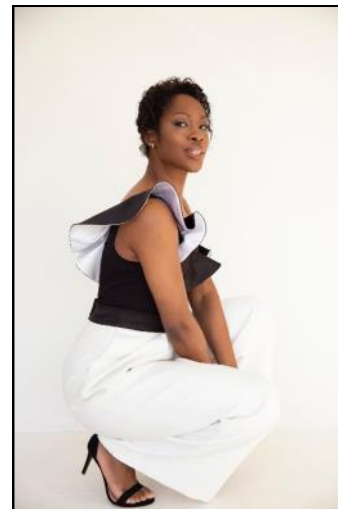

SHARON ROBERTS

HEIGHT: **5'9**

WAIST: **28**

CHEST: **34**

HIPS: **39**

DRESS SIZE: **10**

SHOE: **7**

HAIR COLOUR: **DARK BROWN**