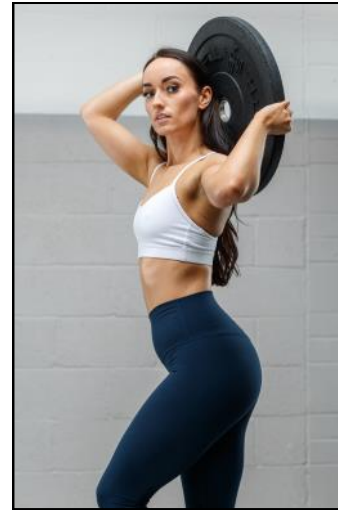

VICTORIA MEASHAM

HEIGHT: 5'3

WAIST: 24

CHEST: 30

HIPS: 30

DRESS SIZE: 6

SHOE: 4

HAIR COLOUR: DARK BROWN