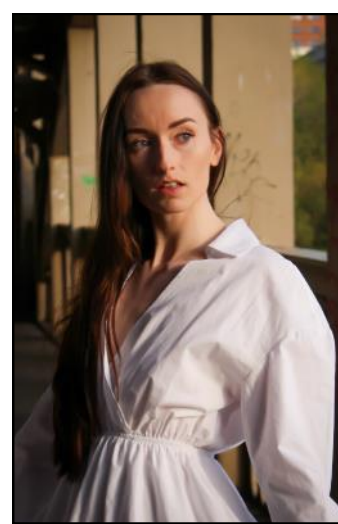

VICTORIA MEASHAM

HEIGHT: 5'3

WAIST: 24

CHEST: 30

HIPS: 30

DRESS SIZE: 6

SHOE: 4

HAIR COLOUR: DARK BROWN