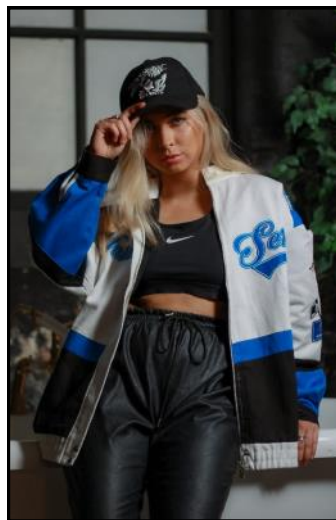

ANNIE HALL

HEIGHT: **5'3**

WAIST: **26**

CHEST: **32**

HIPS: **30**

DRESS SIZE: **6-8**

SHOE: **6**

HAIR COLOUR: **BLONDE**