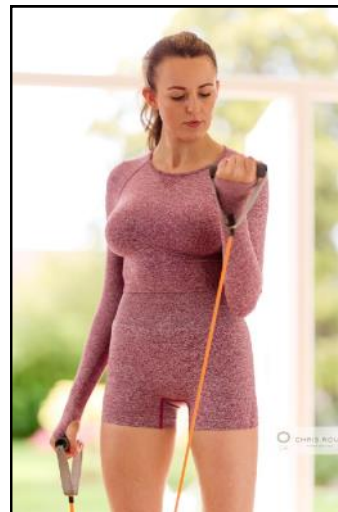

EMMA FRANCIS

HEIGHT: **5'8**

WAIST: **27**

CHEST: **34**

HIPS: **33**

DRESS SIZE: **8**

SHOE: **5**

HAIR COLOUR: **BROWN/BLONDE**